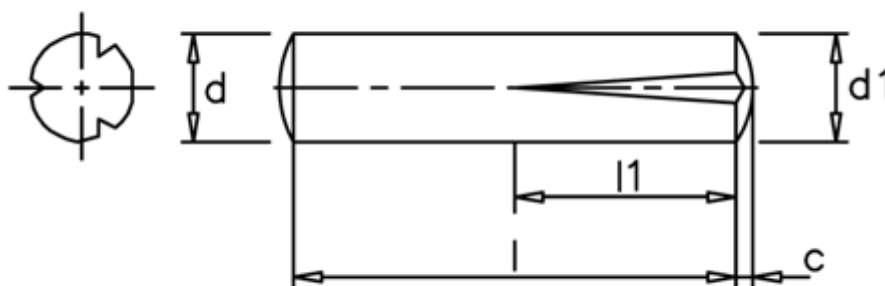

Article number: 08023510

Description: KLEE Slotted pin S2 5x10
Steel

Measures

c = 0,75

d = 5.0

d1 = 5.25

l1 = 1/2 l

Length = 10